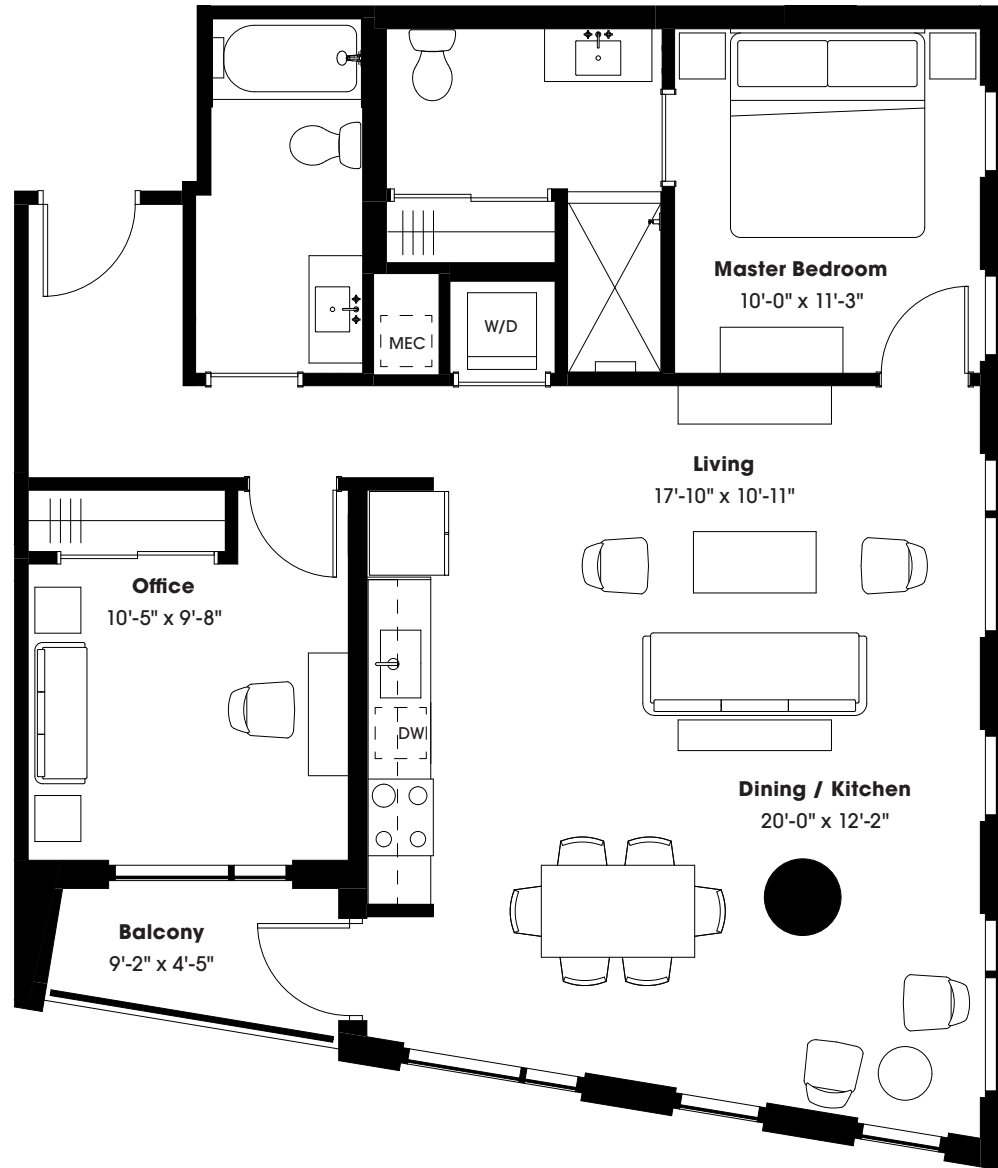

805 LEA

Residence A8

1031 SF

- 1 Bedroom
- 1 Office
- 2 Bathrooms

NOTES

805 LEA AVENUE, NASHVILLE, TN 37203

805LEA.COM

ALL DIMENSIONS ARE APPROXIMATE AND SOME APARTMENTS MAY NOT CONFORM EXACTLY TO THE STANDARD LAYOUTS SHOWN HEREIN. EQUAL HOUSING OPPORTUNITY

key.