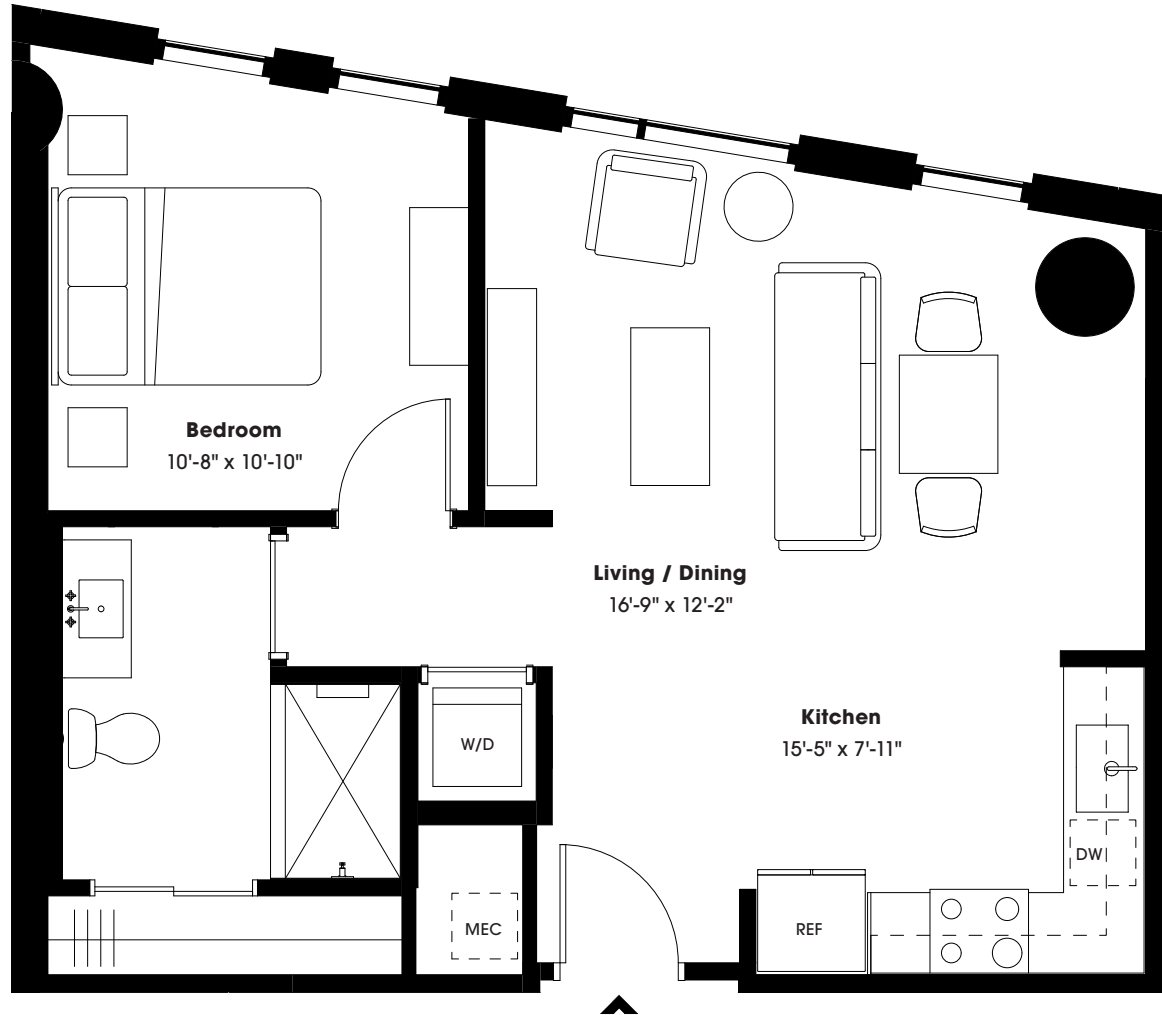

805 LEA

Residence A2

634 SF

1 Bedroom

1 Bathroom

NOTES

805 LEA AVENUE, NASHVILLE, TN 37203

615.257.8262 | 805LEA.COM

ALL DIMENSIONS ARE APPROXIMATE AND SOME APARTMENTS MAY NOT CONFORM EXACTLY TO THE STANDARD LAYOUTS SHOWN HEREIN. EQUAL HOUSING OPPORTUNITY