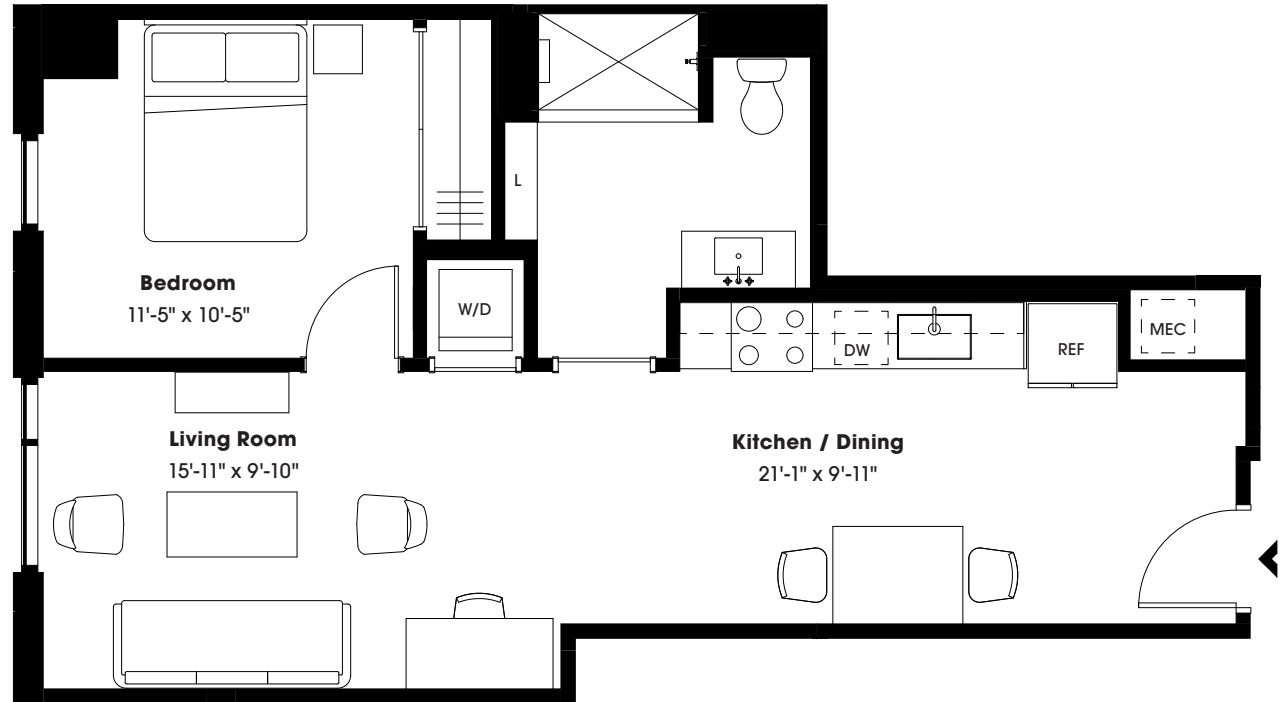

Residence A3

—
652 SF

1 Bedroom

1 Bathroom

NOTES

805 LEA AVENUE, NASHVILLE, TN 37203

615.257.8262 | 805LEA.COM

ALL DIMENSIONS ARE APPROXIMATE AND SOME APARTMENTS MAY NOT CONFORM EXACTLY TO THE STANDARD LAYOUTS SHOWN HEREIN. EQUAL HOUSING OPPORTUNITY