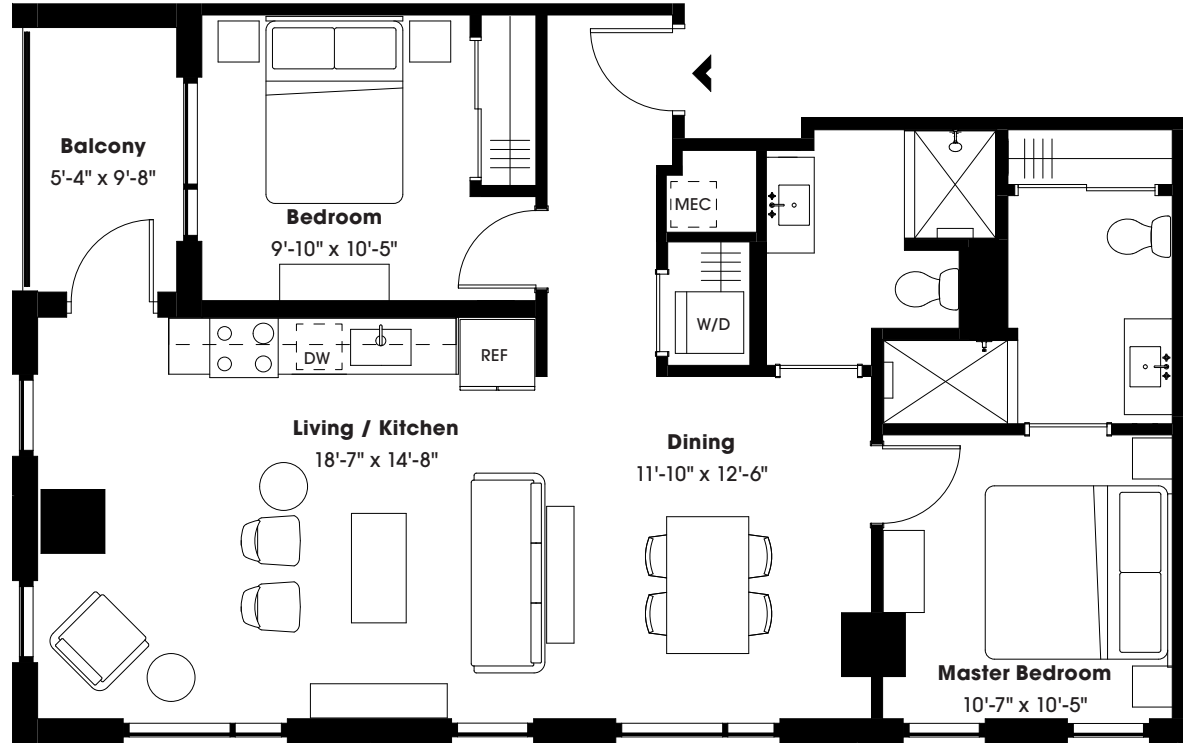

# Residence B1

996 SF

2 Bedrooms

2 Bathrooms

NOTES

---

---

805 LEA AVENUE, NASHVILLE, TN 37203

615.257.8262 | [805LEA.COM](http://805LEA.COM)

ALL DIMENSIONS ARE APPROXIMATE AND SOME APARTMENTS MAY NOT CONFORM EXACTLY TO THE STANDARD LAYOUTS SHOWN HEREIN. EQUAL HOUSING OPPORTUNITY