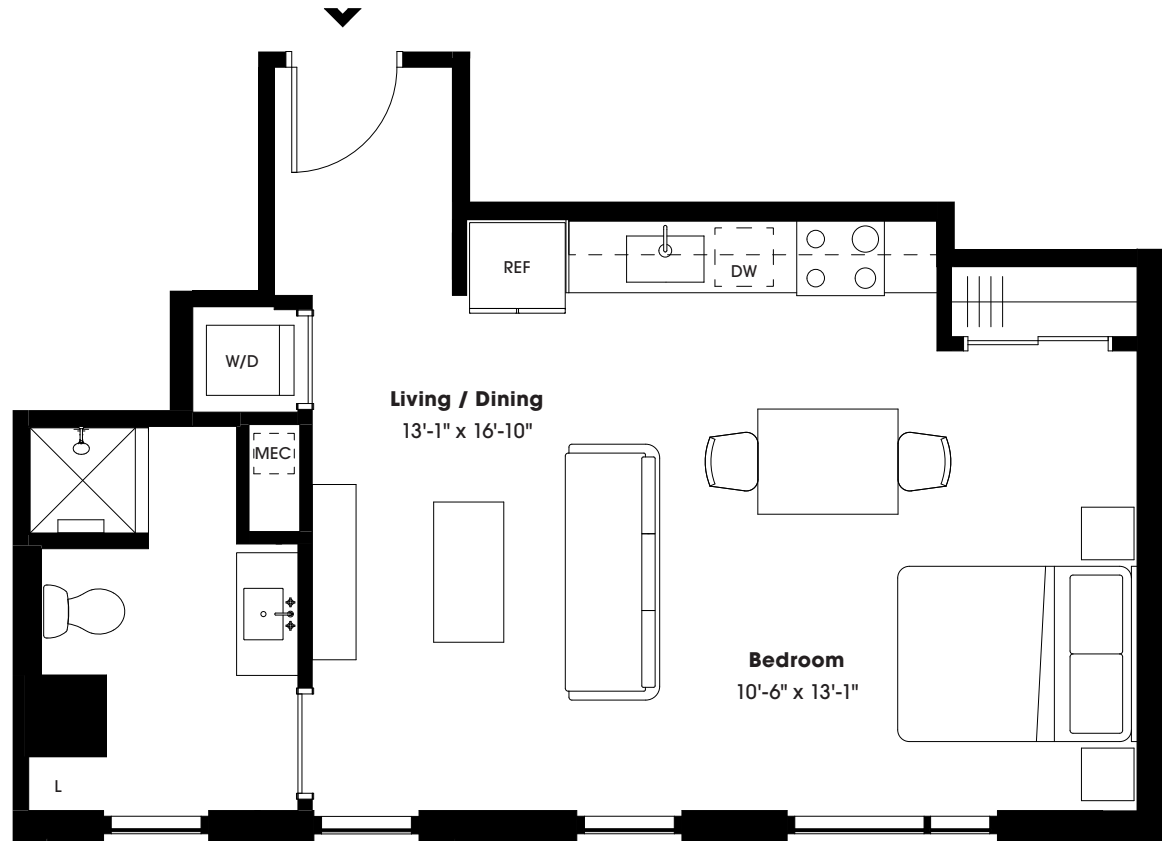

# Residence S2

519 SF  
Studio Space  
1 Bathroom

NOTES

---

---

805 LEA AVENUE, NASHVILLE, TN 37203

615.257.8262 | [805LEA.COM](http://805LEA.COM)

ALL DIMENSIONS ARE APPROXIMATE AND SOME APARTMENTS MAY NOT CONFORM EXACTLY TO THE STANDARD LAYOUTS SHOWN HEREIN. EQUAL HOUSING OPPORTUNITY