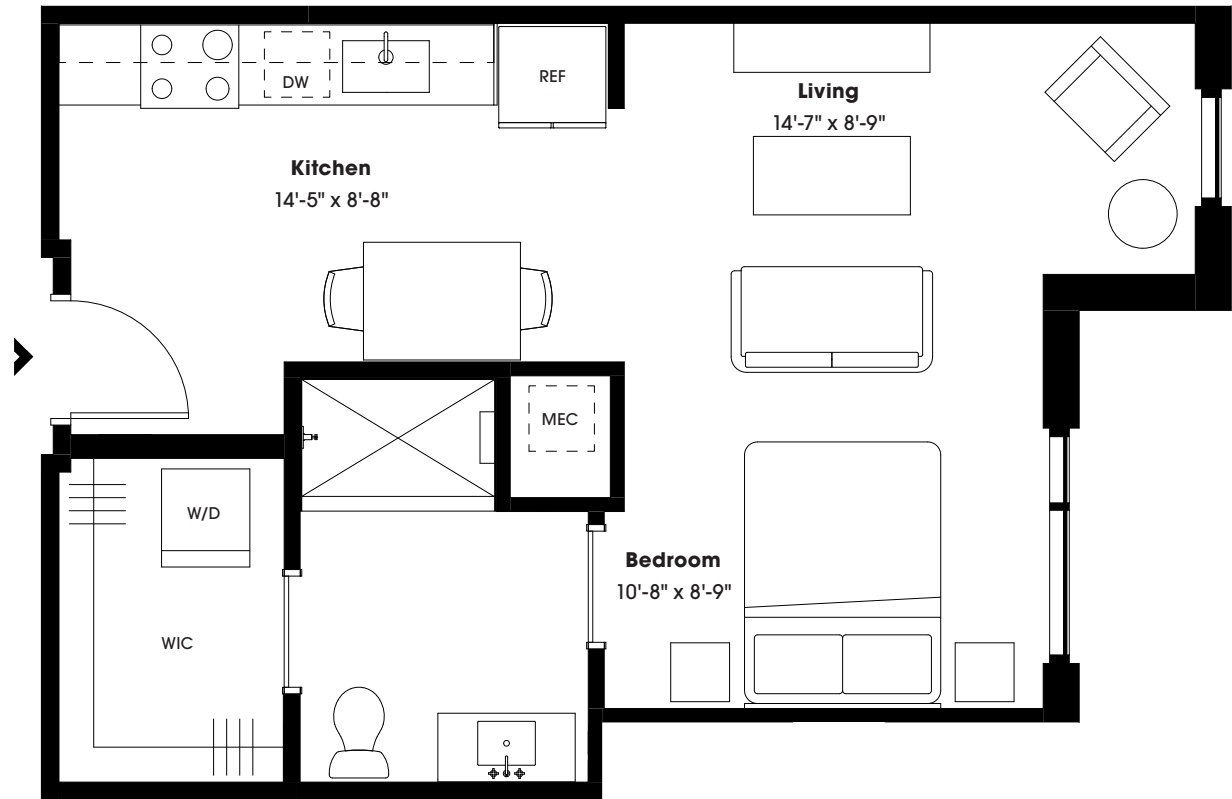

Residence S3

530 SF
Studio Space
1 Bathroom

NOTES

805 LEA AVENUE, NASHVILLE, TN 37203

615.257.8262 | 805LEA.COM

ALL DIMENSIONS ARE APPROXIMATE AND SOME APARTMENTS MAY NOT CONFORM EXACTLY TO THE STANDARD LAYOUTS SHOWN HEREIN. EQUAL HOUSING OPPORTUNITY